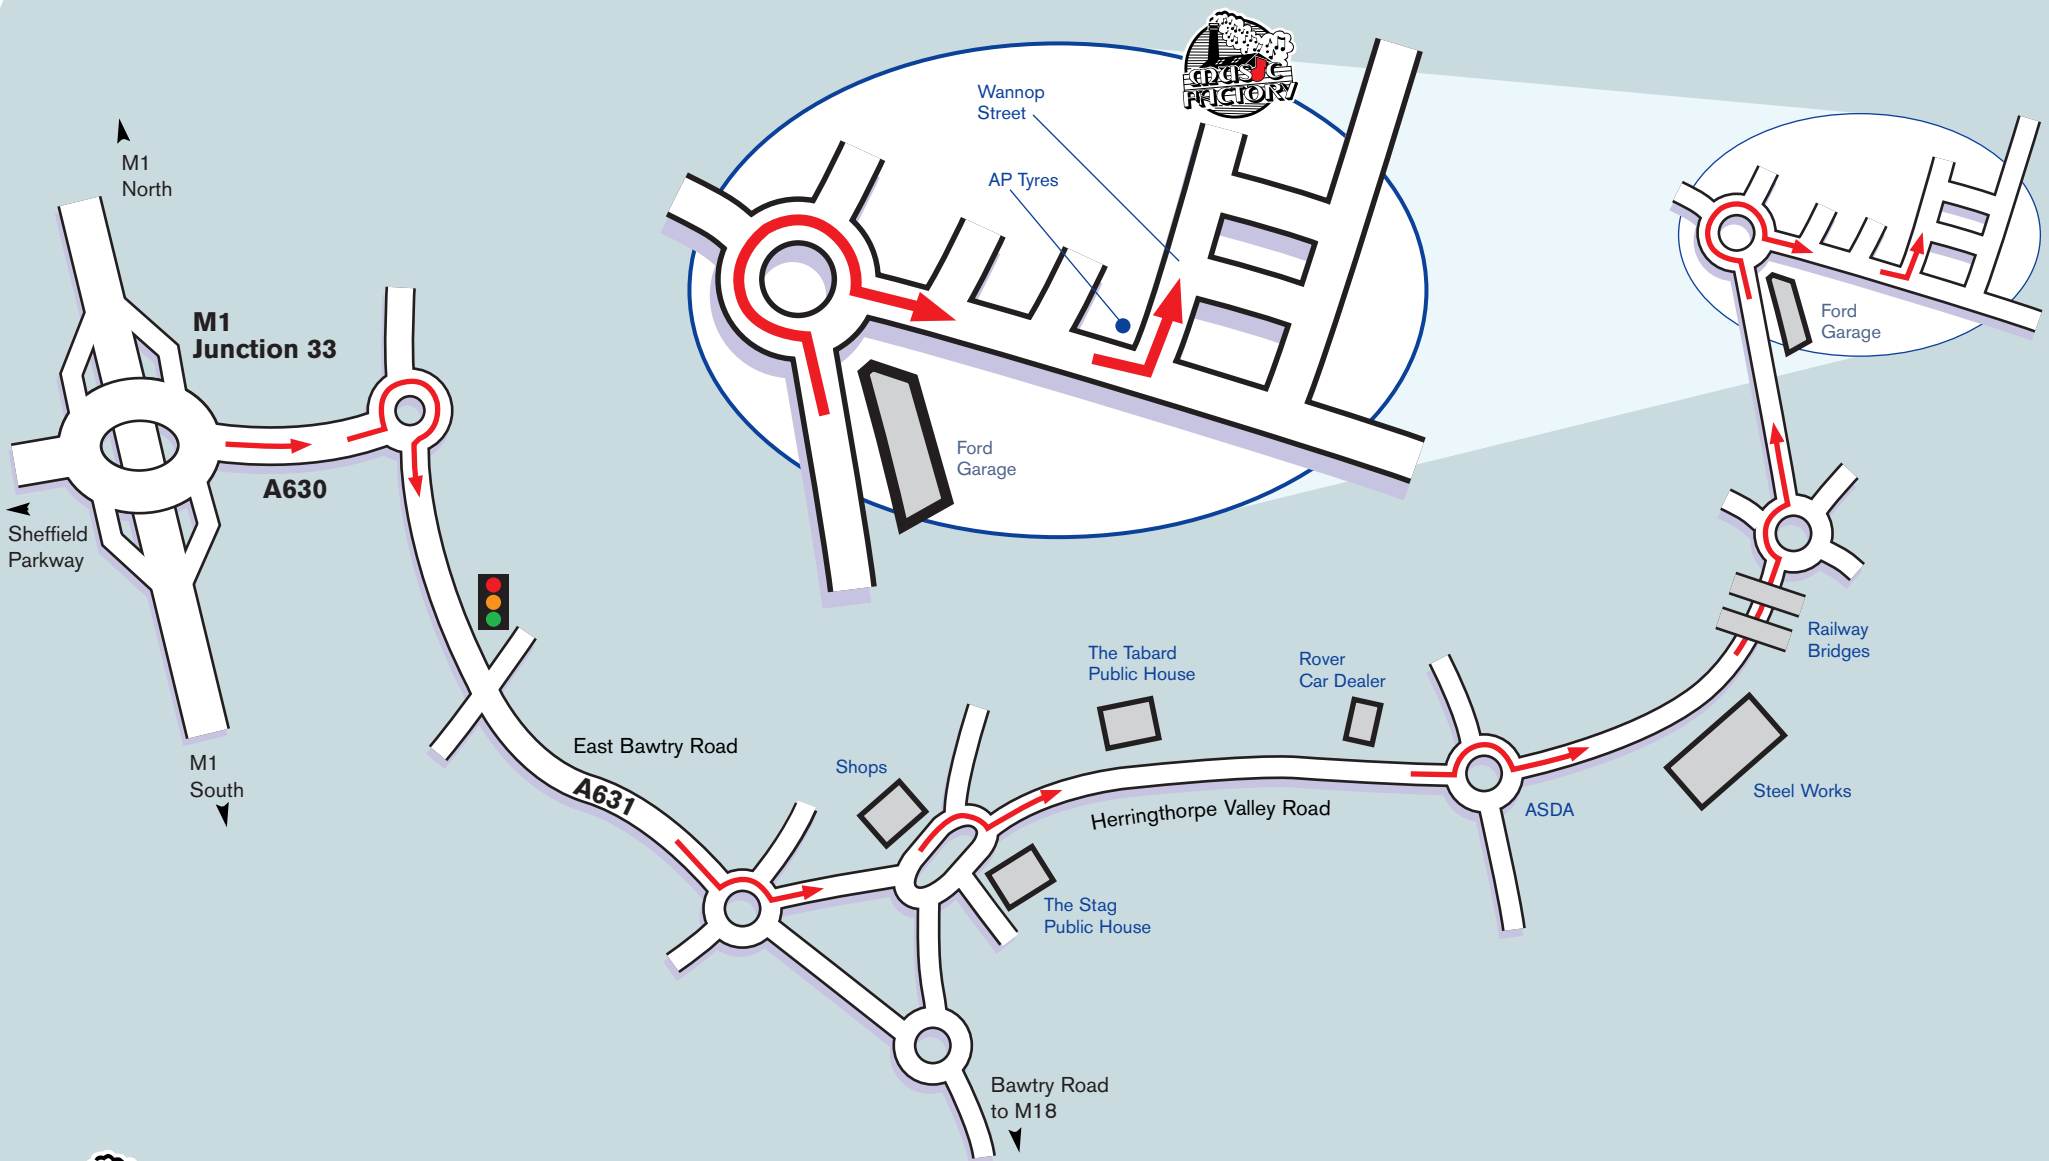

**Music Factory Entertainment Group Limited**

Hawthorne House | Fitzwilliam Street | Parkgate | Rotherham | S62 6EP  
 t\_01709 710022 | f\_01709 523141

Music Factory Entertainment Group Limited

Hawthorne House | Fitzwilliam Street | Parkgate | Rotherham | S62 6EP  
 t\_01709 710022 | f\_01709 523141